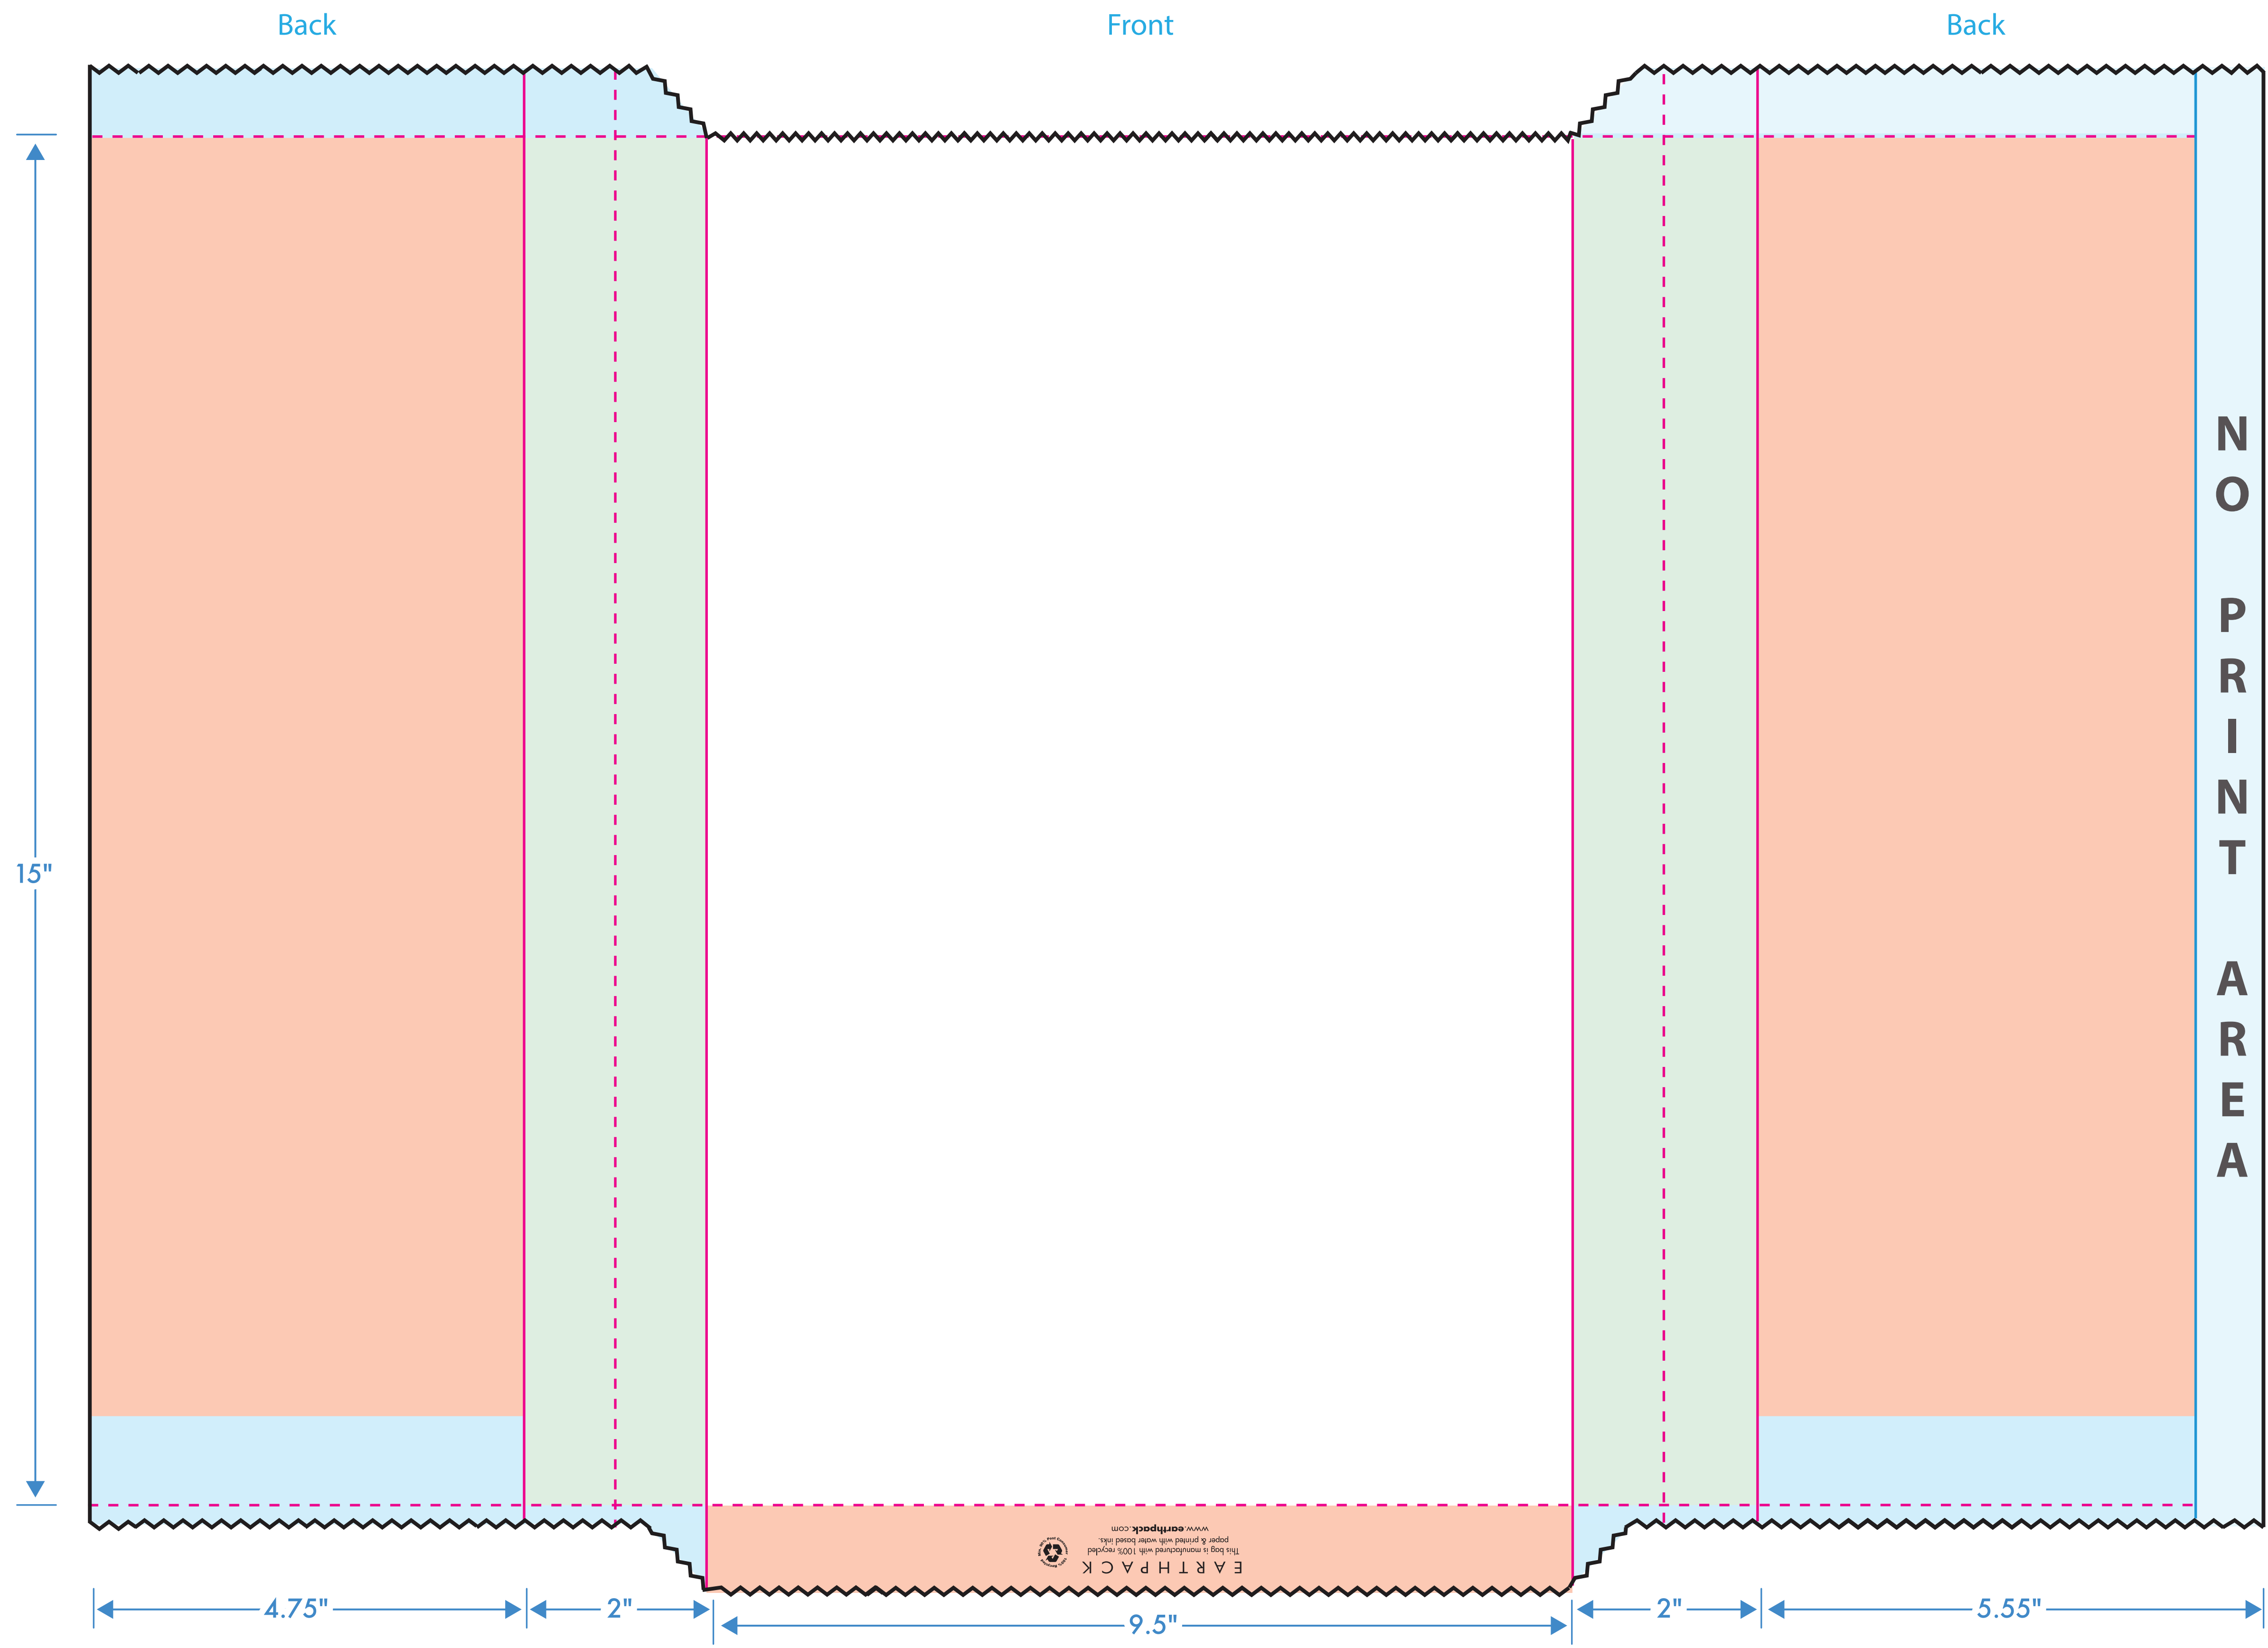

**Paper Merchandise Bag - Customer Name**

Bag Size: 9.5" x 2" x 15"

- Bag Color: XXX (Do not print)
- Ink Color: PMS# XXX
- Ink Color: PMS# XXX
- Ink Color: PMS# XXX

Please review EARTHPACK Art Guidelines before beginning.  
Please work in number specified, custom PMS colors.  
A confirmed EARTHPACK proof will be provided after art template submission.

Printed: X Colors/X Sides

-  DIE
-  FOLD
-  SLIT
-  FACE PANEL
-  BACK FACE PANEL
-  GUSSET PANEL
-  INDICATES AREAS NOT VISIBLE ON FINISHED BAG