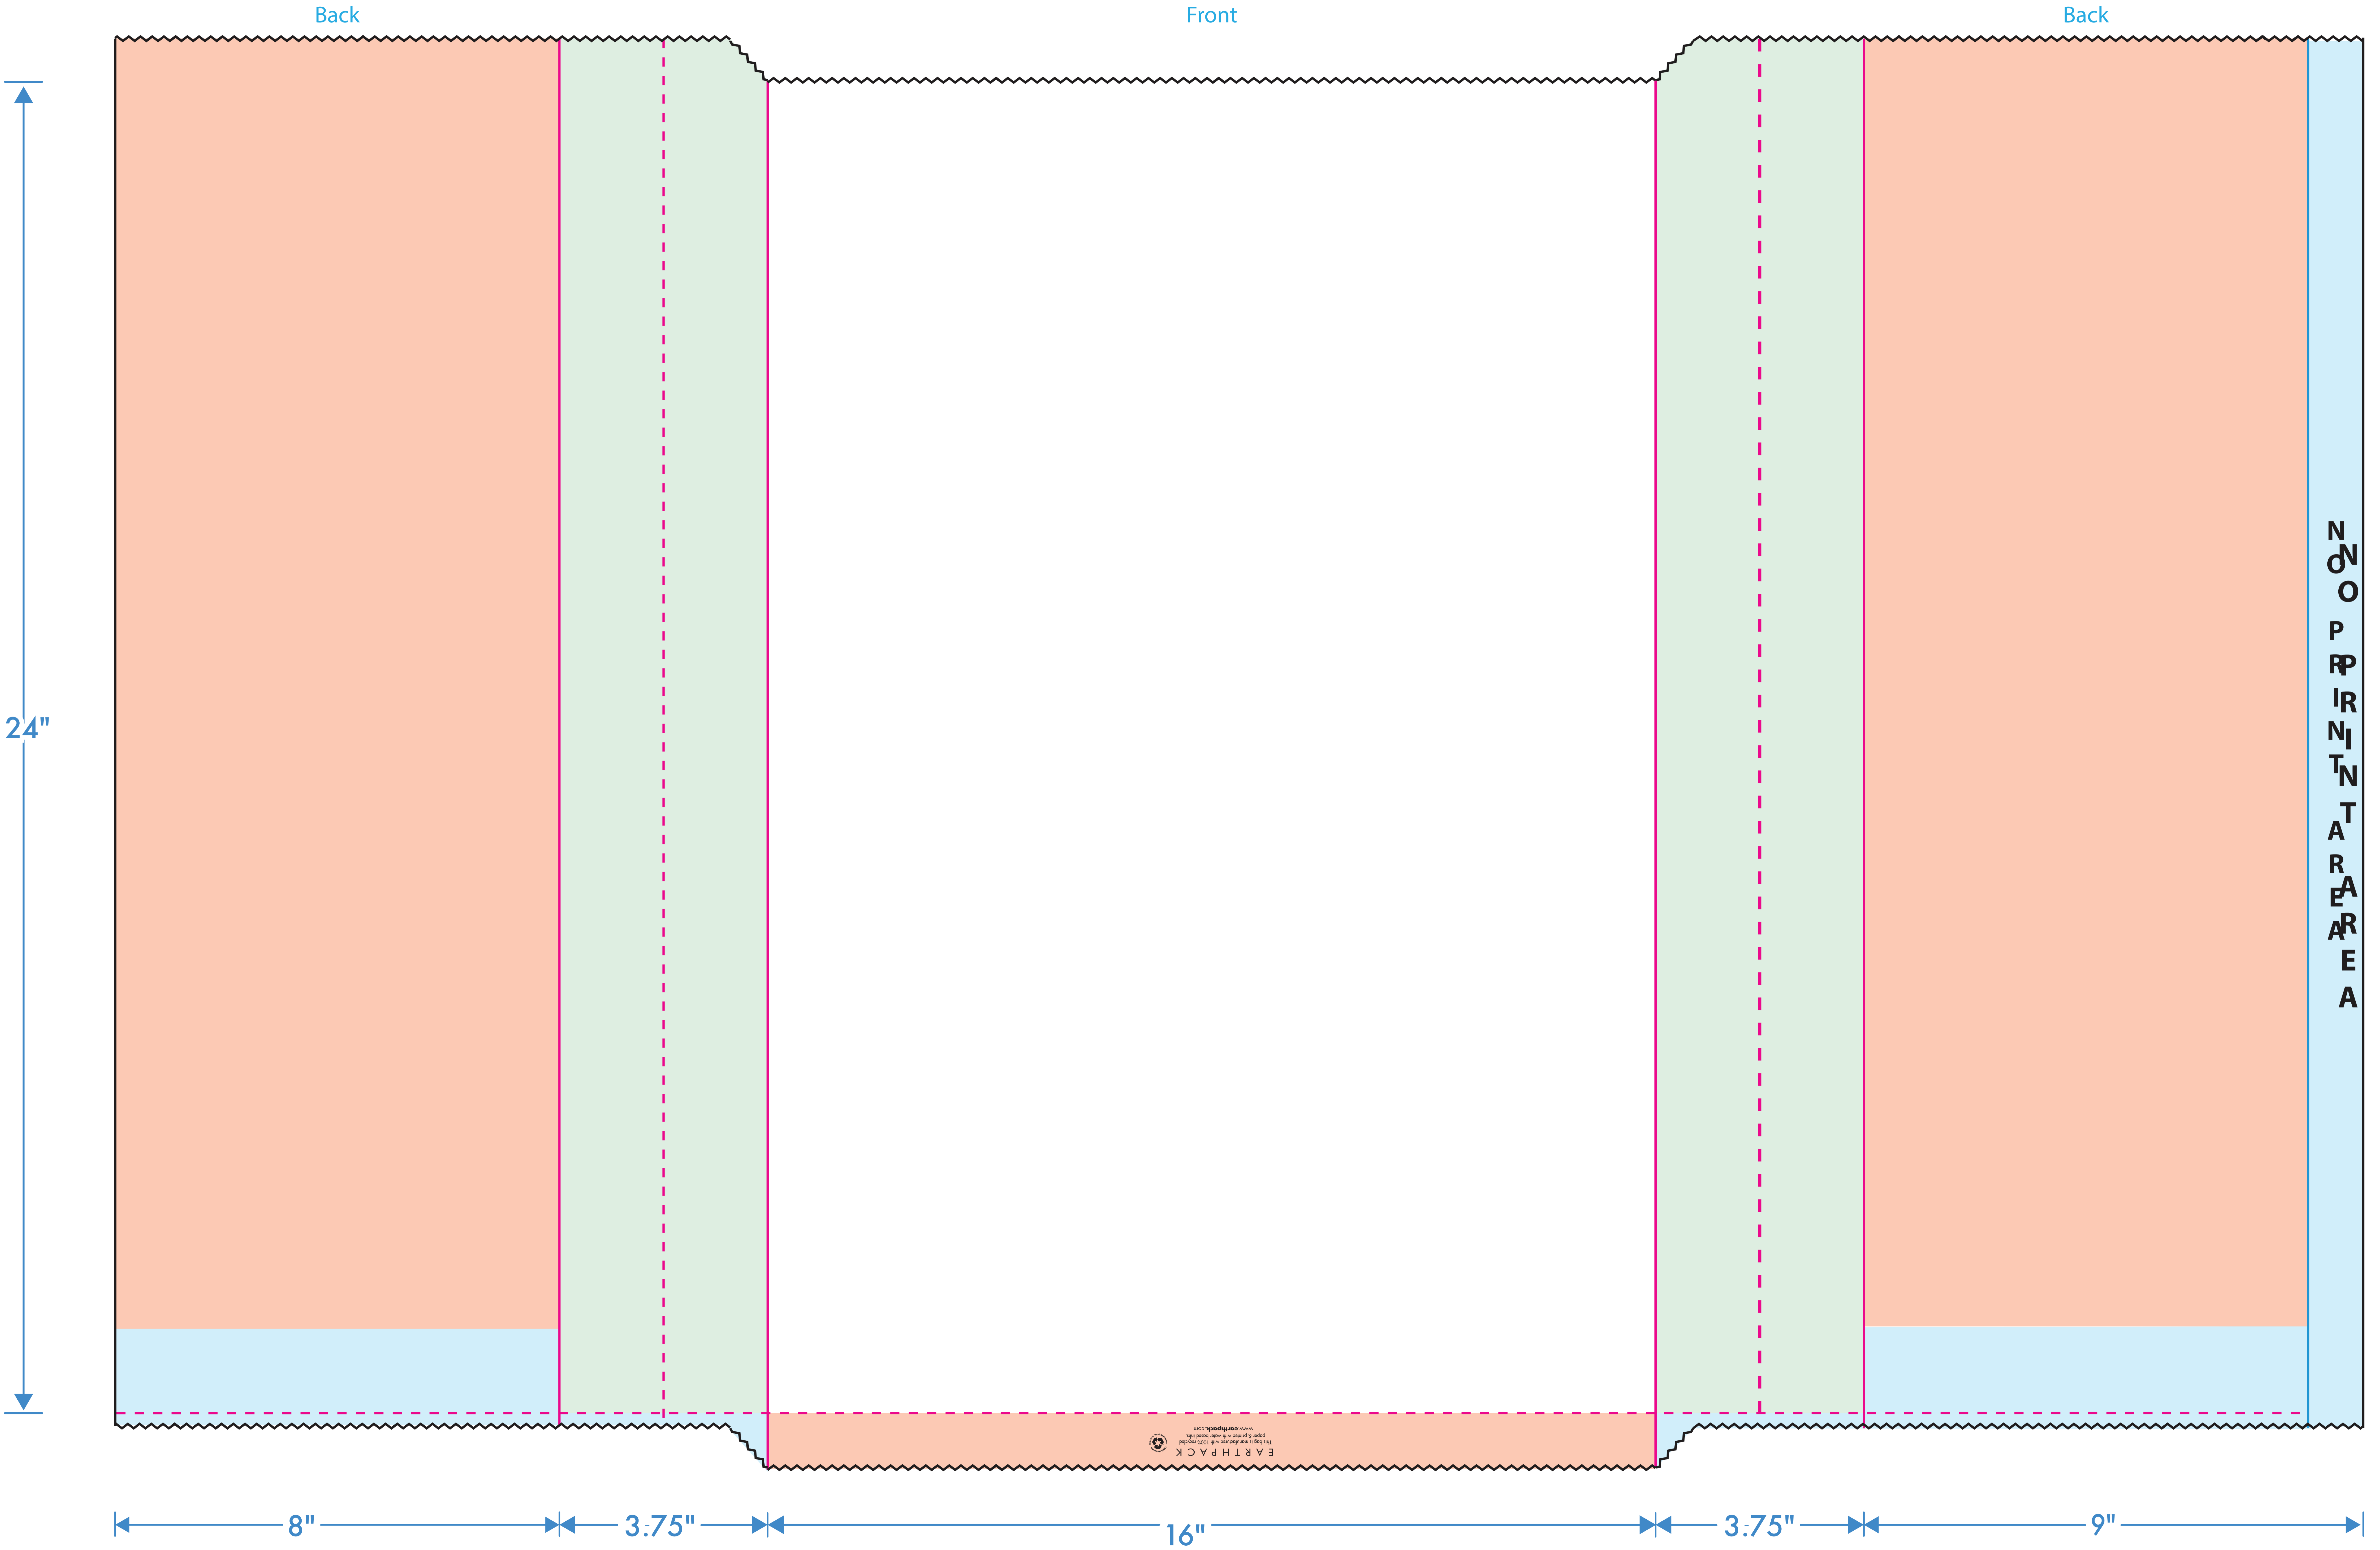

Paper Merchandise Bag - Customer Name

Bag Size: 16" x 3.75" x 24"

- Bag Color: XXX (Do not print)
- Ink Color: PMS# XXX
- Ink Color: PMS# XXX
- Ink Color: PMS# XXX

Please review EARTHPACK Art Guidelines before beginning.
Please work in number specified, custom PMS colors.
A confirmed EARTHPACK proof will be provided after art template submission.

Printed: X Colors/X Sides

-  DIE
-  FOLD
-  SLIT
-  FACE PANEL
-  BACK FACE PANEL
-  GUSSET PANEL
-  INDICATES AREAS NOT VISIBLE ON FINISHED BAG