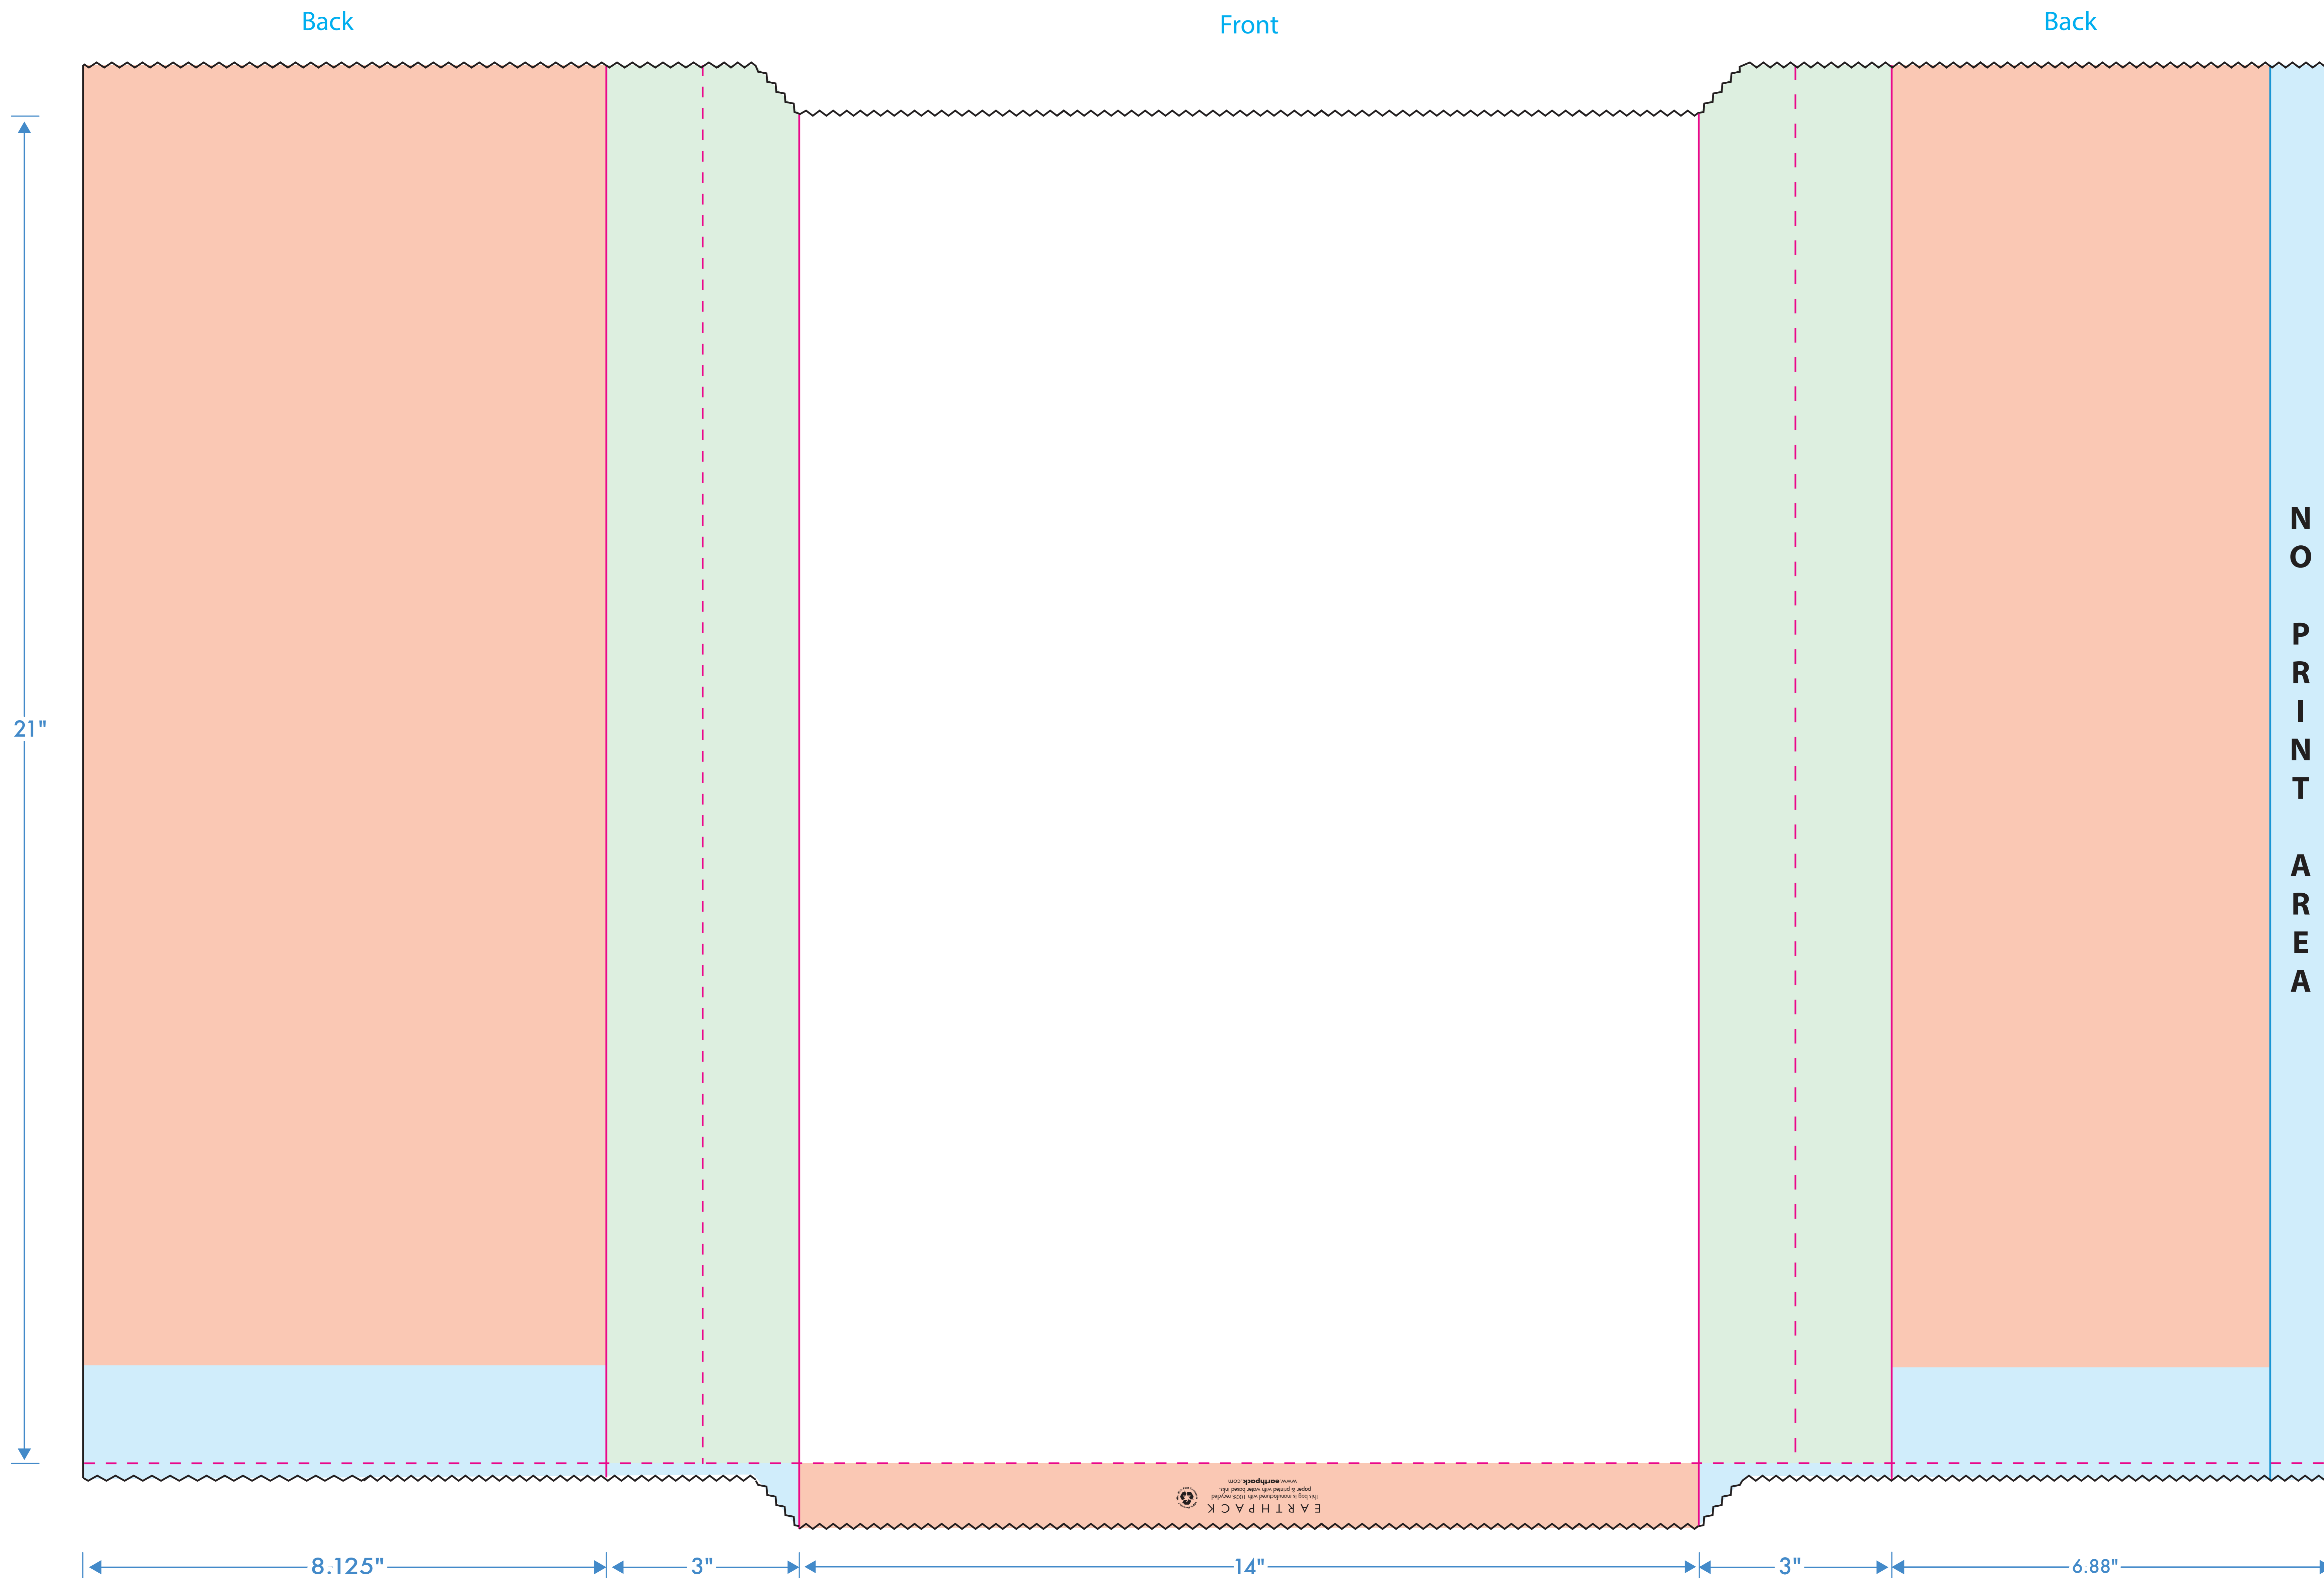

- Bag Color: XXX (Do not print)
- Ink Color: PMS# XXX
- Ink Color: PMS# XXX
- Ink Color: PMS# XXX

Please review EARTHPACK Art Guidelines before beginning.
 Please work in number specified, custom PMS colors.
 A confirmed EARTHPACK proof will be provided after art template submission.

Printed: X Colors/X Sides

- DIE
- FOLD
- SLIT
- FACE PANEL
- BACK FACE PANEL
- GUSSET PANEL
- INDICATES AREAS NOT VISIBLE ON FINISHED BAG